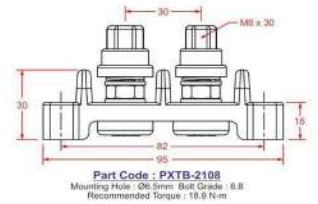

PEX

TERMINAL CONNECTORS

2 Way Connector

125Amp
Product Code
PXTB-2108

3 Way Connector

63Amp
Product Code
PXTB-3106

125Amp	
Product Code	List Price (Rs)
PXTB-3108	83.00

4 Way Connector

63Amp
Product Code
PXTB-4106

125Amp
Product Code
PXTB-4108