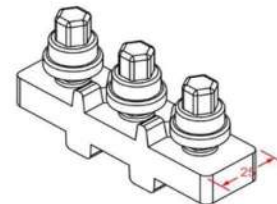

PEX

TERMINAL CONNECTORS

2 Way Connector

125Amp
Product Code
PXTB-2108

3 Way Connector

63Amp
Product Code
PXTB-3106

125Amp	
Product Code	List Price (Rs)
PXTB-3108	83.00

4 Way Connector