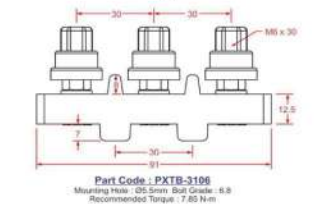

PEX

TERMINAL CONNECTORS

2 Way Connector

125Amp
Product Code
PXTB-2108

3 Way Connector

63Amp
Product Code
PXTB-3106

125Amp	
Product Code	List Price (Rs)
PXTB-3108	83.00

4 Way Connector