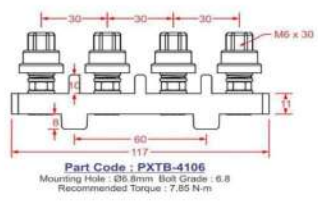

PEX

TERMINAL CONNECTORS

2 Way Connector

125Amp
Product Code
PXTB-2108

3 Way Connector

63Amp
Product Code
PXTB-3106

125Amp	
Product Code	List Price (Rs)
PXTB-3108	83.00

4 Way Connector

63Amp
Product Code
PXTB-4106

125Amp
Product Code
PXTB-4108