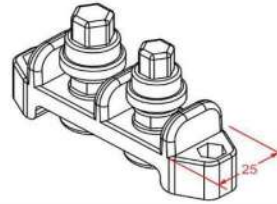

PEX

TERMINAL CONNECTORS

2 Way Connector

125Amp
Product Code
PXTB-2108

3 Way Connector

63Amp
Product Code
PXTB-3106

125Amp	
Product Code	List Price (Rs)
PXTB-3108	83.00

4 Way Connector