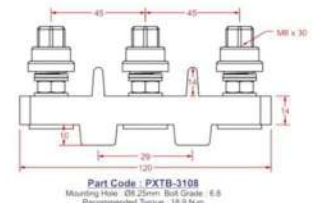

PEX

TERMINAL CONNECTORS

2 Way Connector

125Amp
Product Code
PXTB-2108

3 Way Connector

63Amp
Product Code
PXTB-3106

125Amp	
Product Code	List Price (Rs)
PXTB-3108	83.00

4 Way Connector