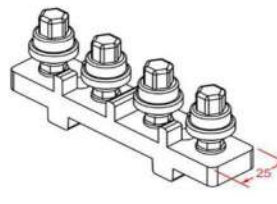

PEX

TERMINAL CONNECTORS

2 Way Connector

125Amp
Product Code
PXTB-2108

3 Way Connector

63Amp
Product Code
PXTB-3106

125Amp	
Product Code	List Price (Rs)
PXTB-3108	83.00

4 Way Connector

63Amp
Product Code
PXTB-4106

125Amp
Product Code
PXTB-4108